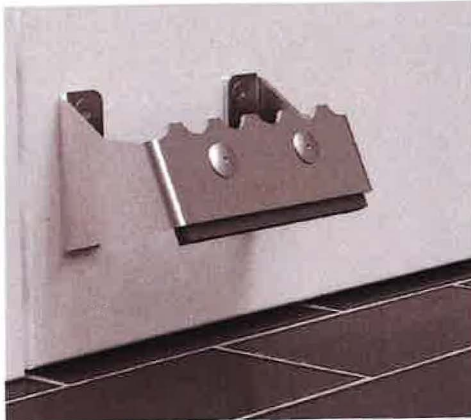

Hands-Free Door Openers

Hands-Free Door Openers from Stylmark designed to work with latchless doors. These **Hands-Free Door Openers** are perfect for restaurants, casinos, hotels and other environments where your restrooms get a lot of daily foot traffic. Manufactured from anodized aluminum, one of the most respected and widely used materials in commercial environments, it is the perfect choice for these areas. Stylmark can also work with your design team to create a custom door handle that represents your brand.

Let Stylmark open the door for you!

▶ STEP-ON GRIPPER

- Open doors hands free, keeping you safe from germs
- Teeth grip to most shoes easily
- Perfect for public or private environments
- Allows for a “step-on” or “foot under” option to open the door
- Easy to install on most all door types; Hardware included
- Dimensions: 6.5”W x 2.5”T x 2.75”D
- Anodized aluminum options:
 - o Standard colors included: Black, Stainless Steel & Brass
 - o Custom anodized color options available

▶ FOOT HANDLE WITH SOFT TOUCH PAD

- Soft touch pad to prevent scuffs to top of footwear
- Perfect for public or private environments
- Allows for a “step-on” or “foot under” option to open the door
- Anodized aluminum options:
 - o Standard colors included: Black, Stainless Steel & Brass
 - o Custom anodized color options available
- Easy to install on most all door types; Hardware included
- Dimensions: 5.25”W x 2.75”T x 3.25”D

▶ ARM HOOK

- Great for using forearm, elbow or wrist to open the door
- Easy to use pull so hands never touch the handle
- Finished rounded edges that will not snag clothing
- Anodized aluminum options:
 - o Standard colors included: Black, Stainless Steel & Brass
 - o Custom anodized color options available
- Easy to install on most all door types; Hardware included
- Dimensions: 2.5”W x 6.0”T x 3.5”D